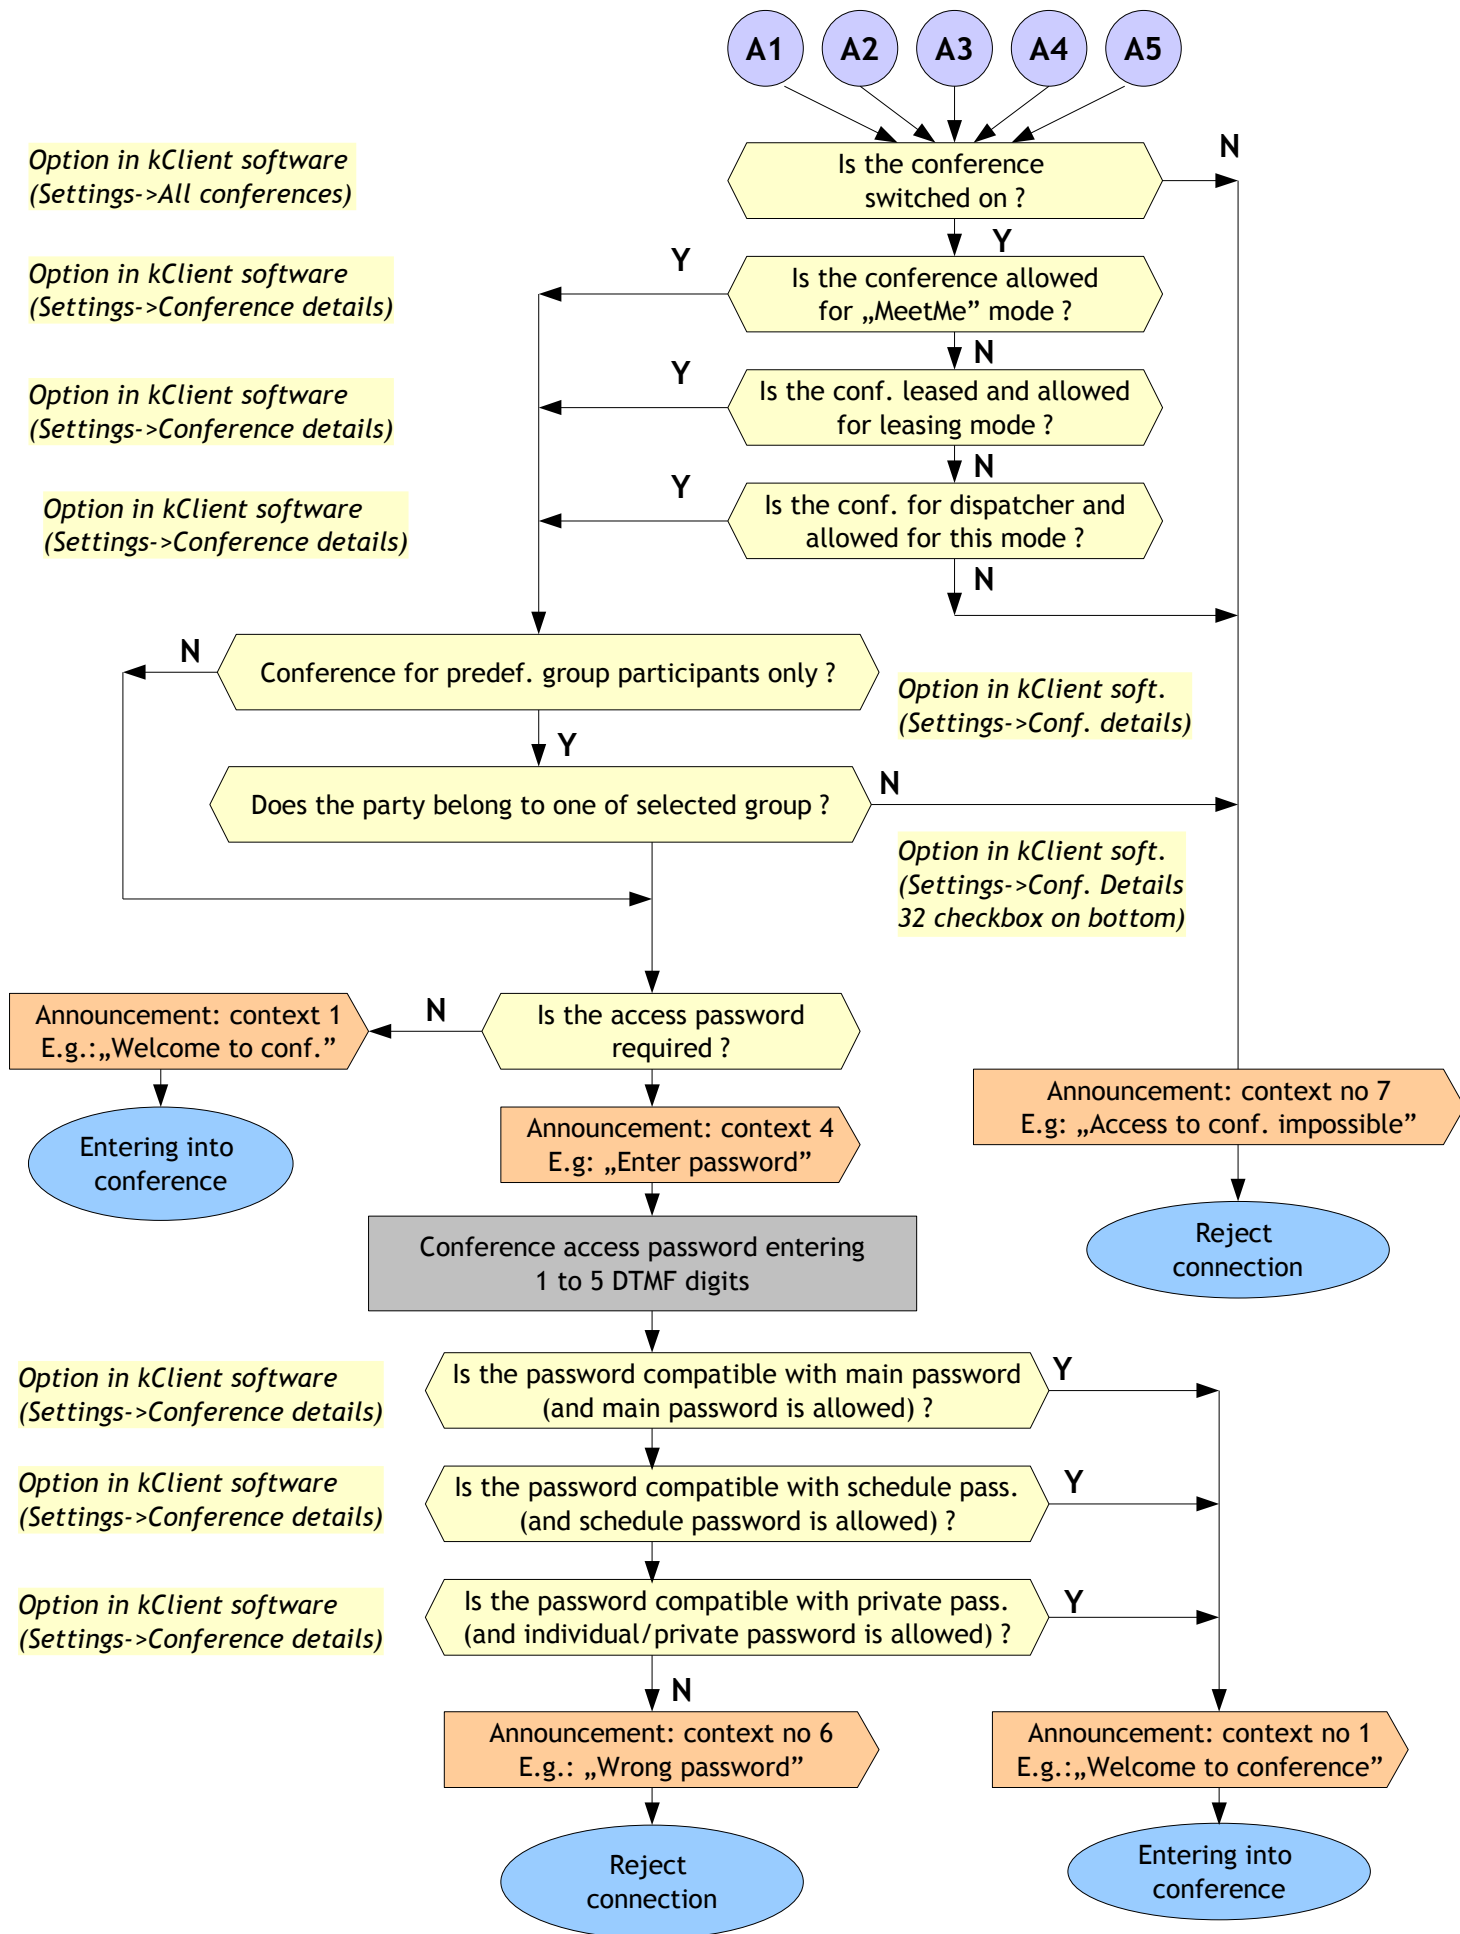

**KKO v4 ISDN - PHONE MENU SYSTEM**  
**Algorithm of voice menu in party self - entering procedure**

**List of signs:**

**Important settings of kClient and exchange :**  
 1. "Conf number is included in CDPN"  
 2. "Self-entering possible"  
 3. Options for voice menu configuration  
 4. Conference options (switch on/off, passwords)  
 5. Exchange settings e.g. ROCAP etc

## Party self-entering into conference

## Another party inserting into conference

## Entering predefined group into conference via menu system