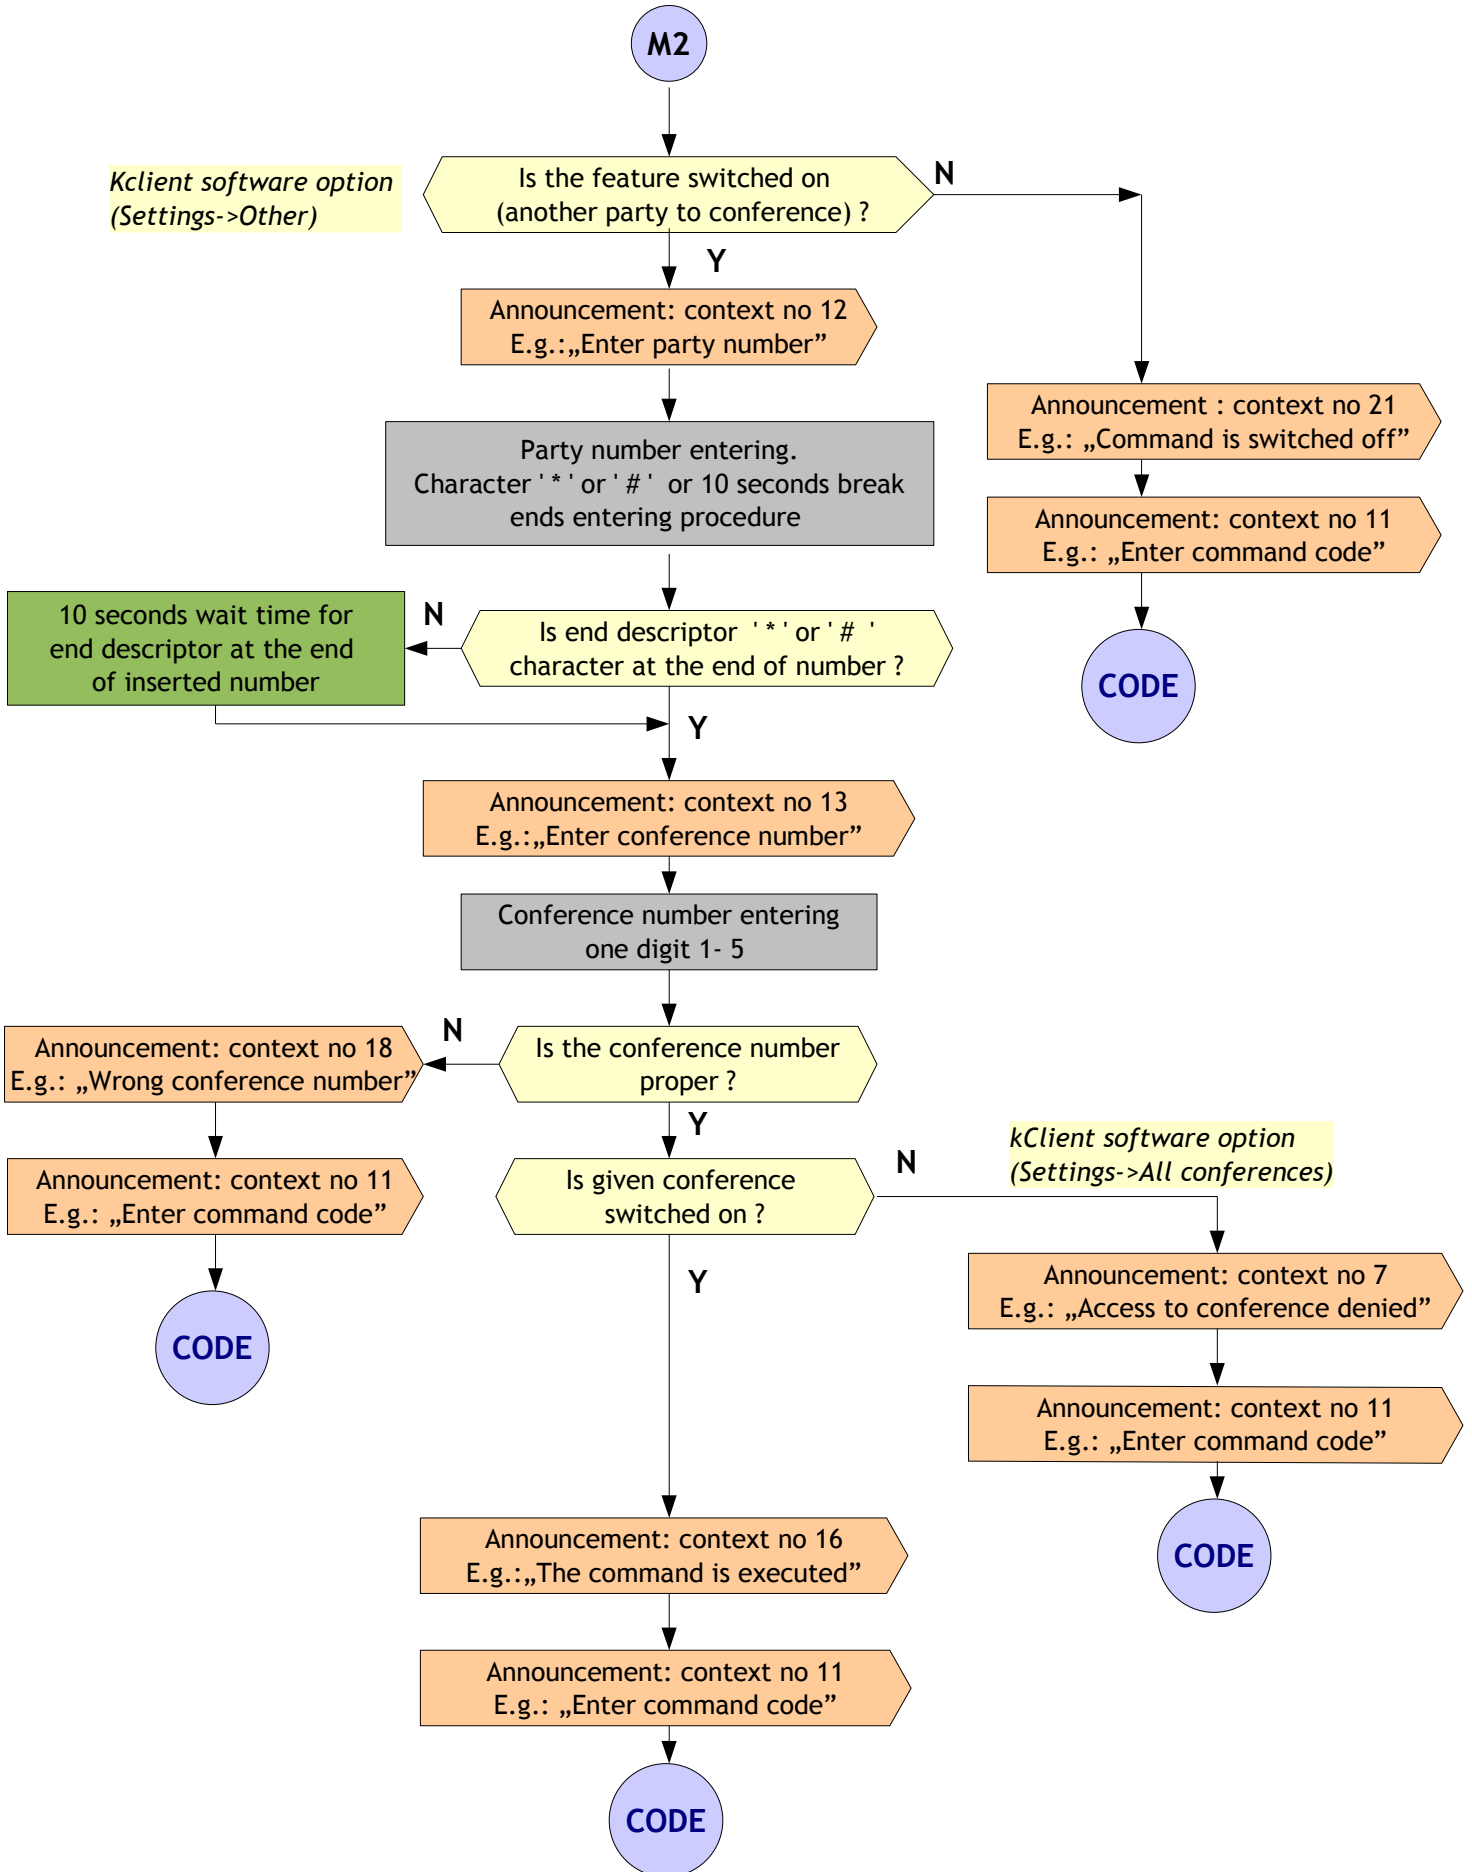

**KKO v4 ISDN - PHONE MENU SYSTEM**  
**Algorithm of voice menu in party self - entering procedure**

**List of signs:**

**Important settings of kClient and exchange :**  
 1. "Conf number is included in CDPN"  
 2. "Self-entering possible"  
 3. Options for voice menu configuration  
 4. Conference options (switch on/off, passwords)  
 5. Exchange settings e.g. ROCAP etc

## Party self-entering into conference

# Option 0 - voice menu

## Another party inserting into conference