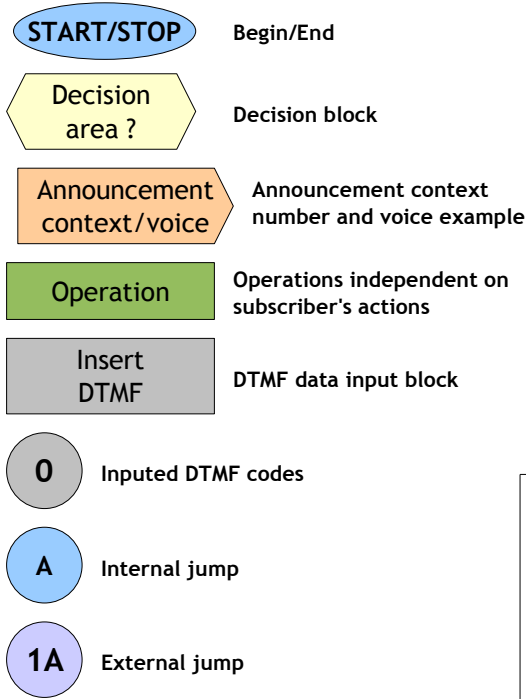

**KKO v4 ISDN - PHONE MENU SYSTEM**  
**Algorithm of voice menu in party self - entering procedure**

**List of signs:**

**Important settings of kClient and exchange :**  
 1. "Conf number is included in CDPN"  
 2. "Self-entering possible"  
 3. Options for voice menu configuration  
 4. Conference options (switch on/off, passwords)  
 5. Exchange settings e.g. ROCAP etc

## Party self-entering into conference

# Option 0 - voice menu

## Another party inserting into conference