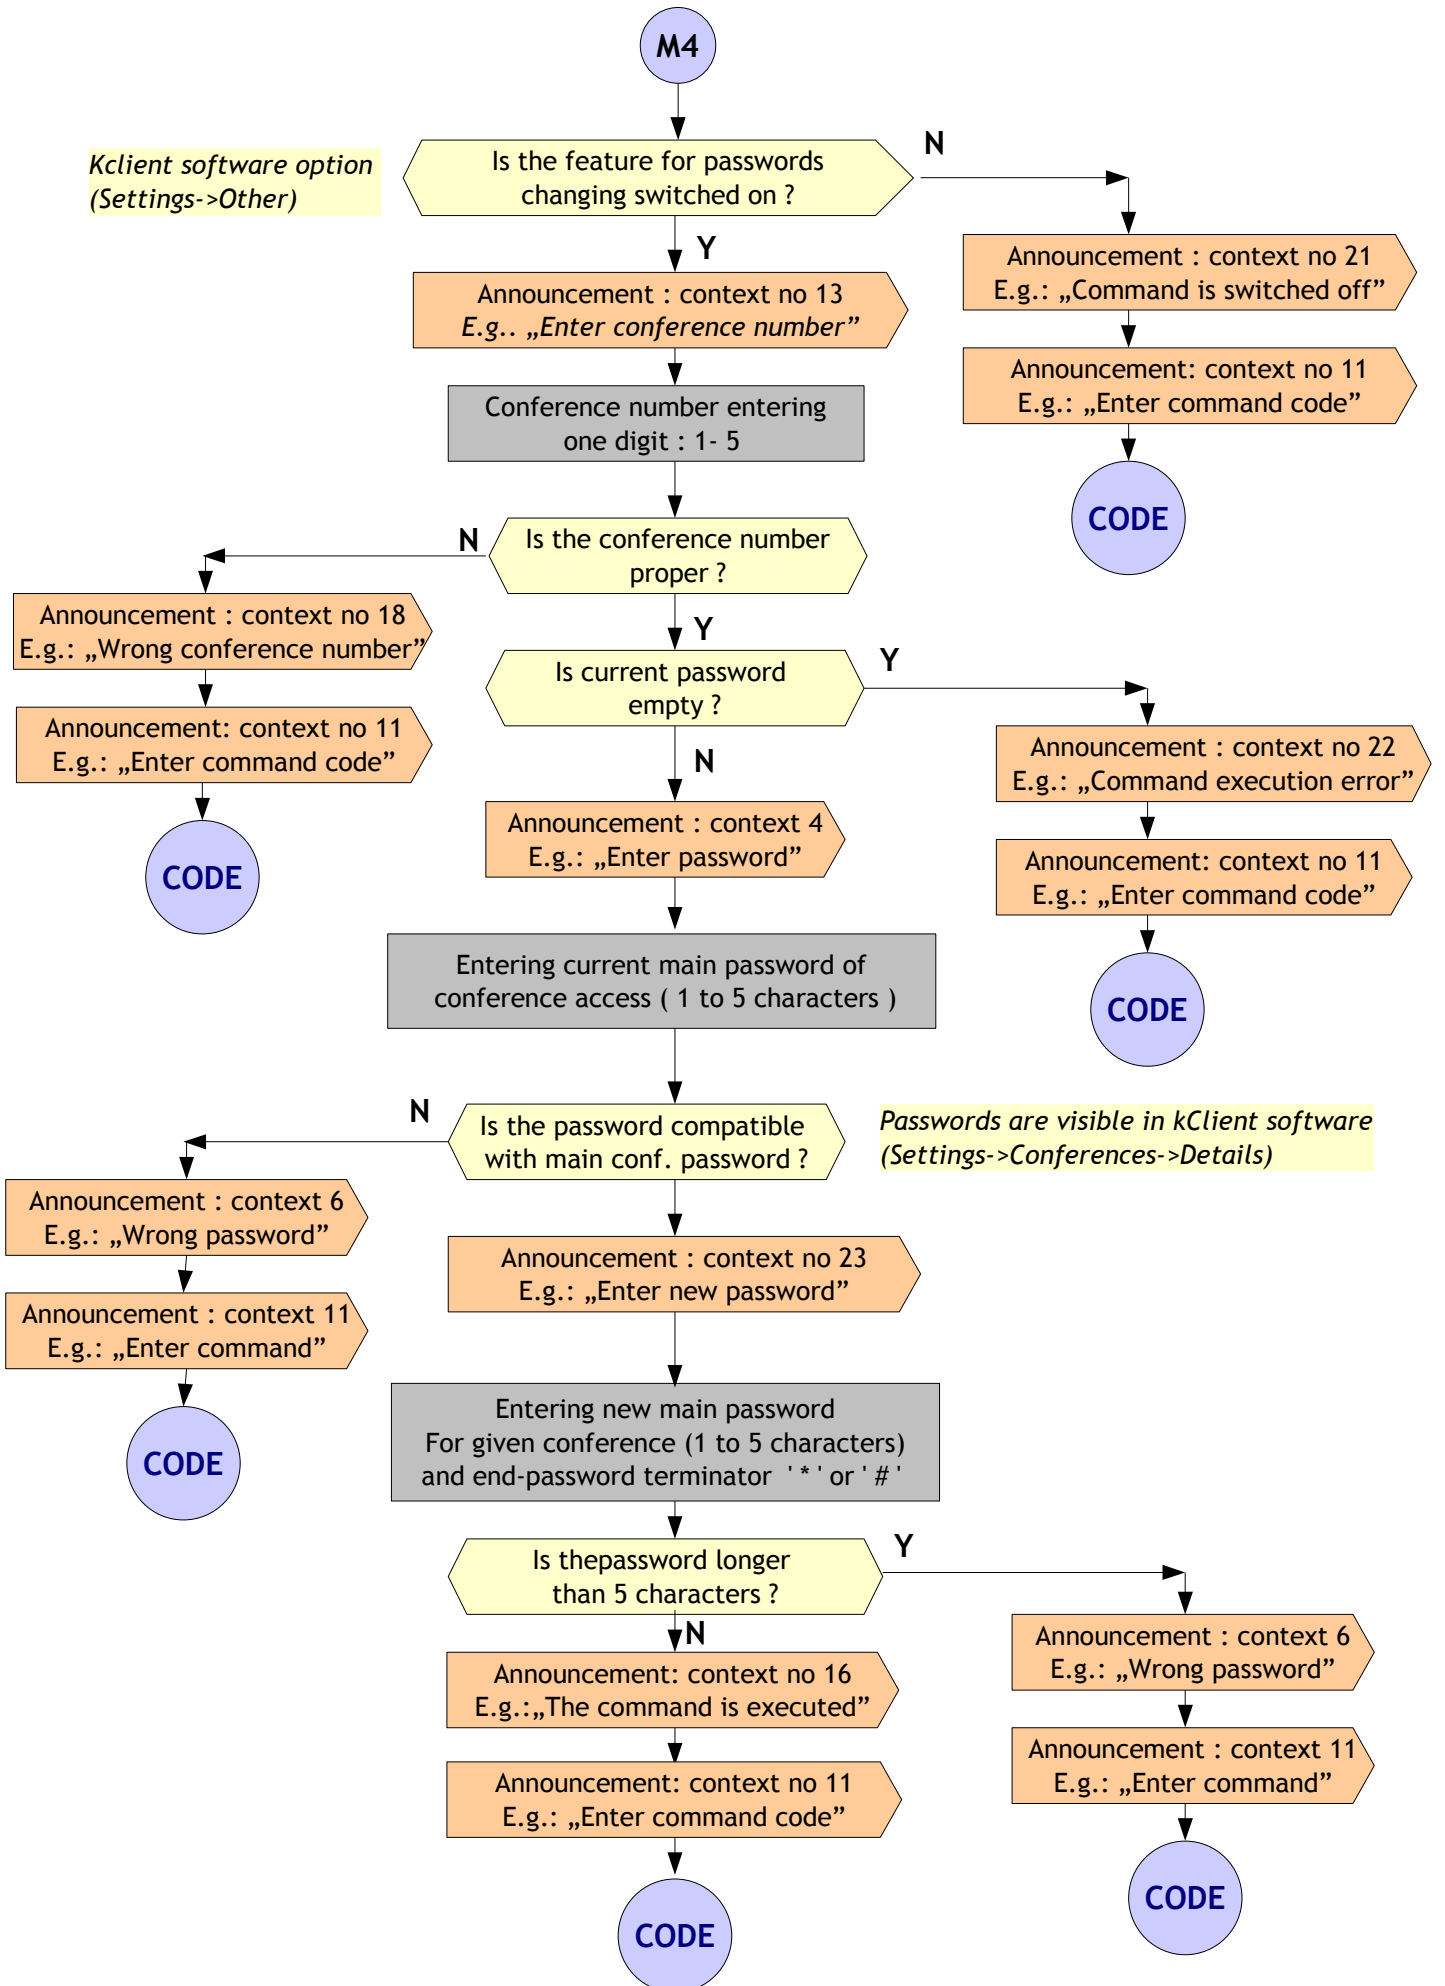

Main conference password changing