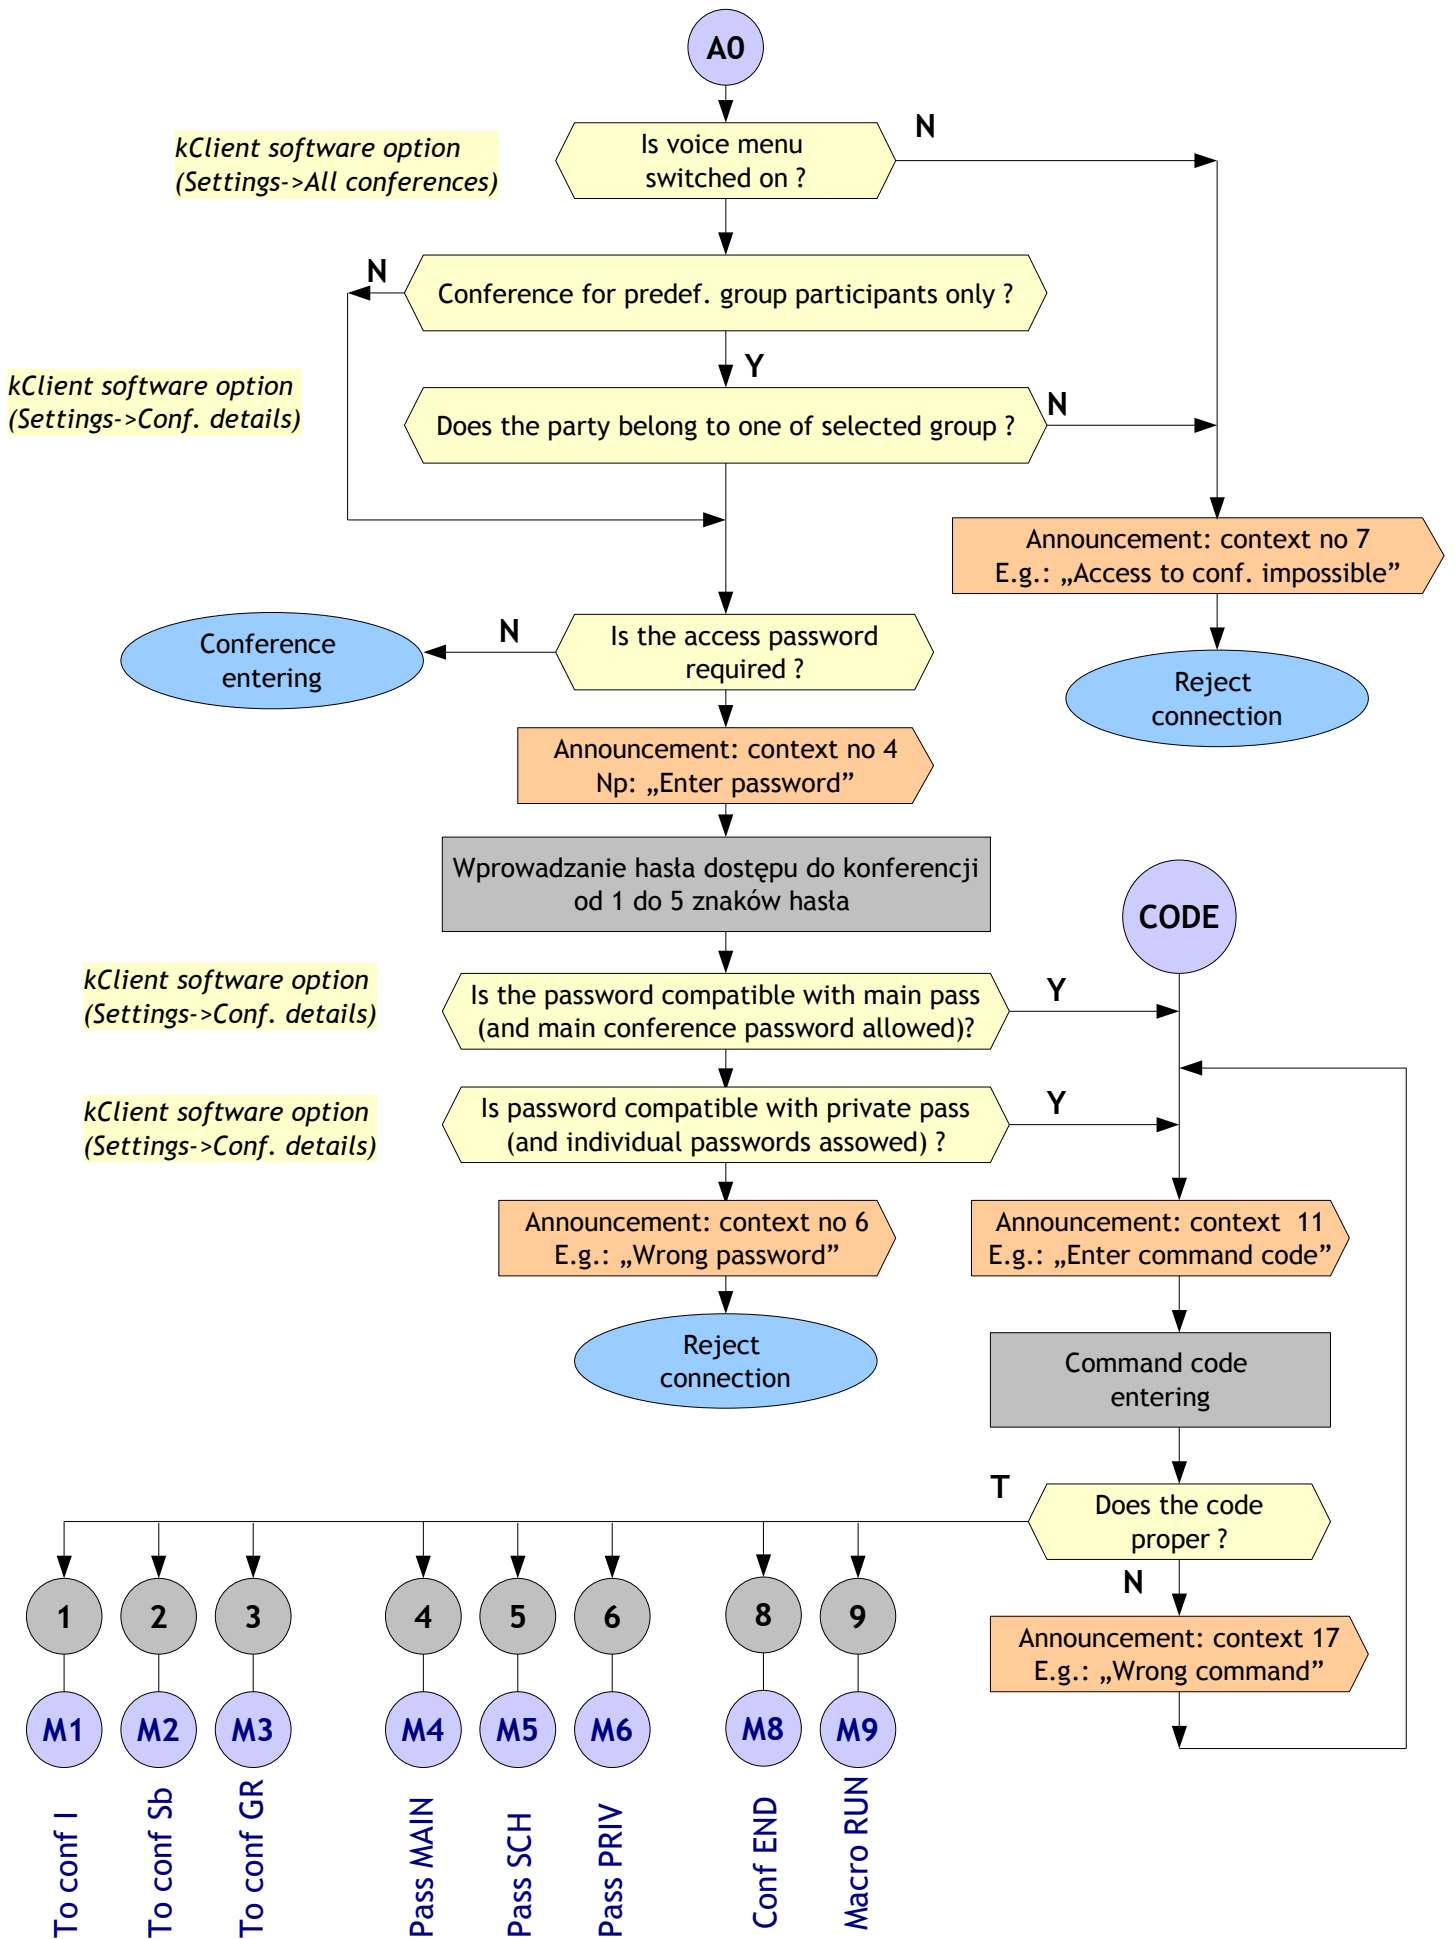

**KKO v4 ISDN - PHONE MENU SYSTEM**  
**Algorithm of voice menu in party self - entering procedure**

**List of signs:**

**Important settings of kClient and exchange :**  
 1. "Conf number is included in CDPN"  
 2. "Self-entering possible"  
 3. Options for voice menu configuration  
 4. Conference options (switch on/off, passwords)  
 5. Exchange settings e.g. ROCAP etc

## Party self-entering into conference

# Option 0 - voice menu

## Another party inserting into conference