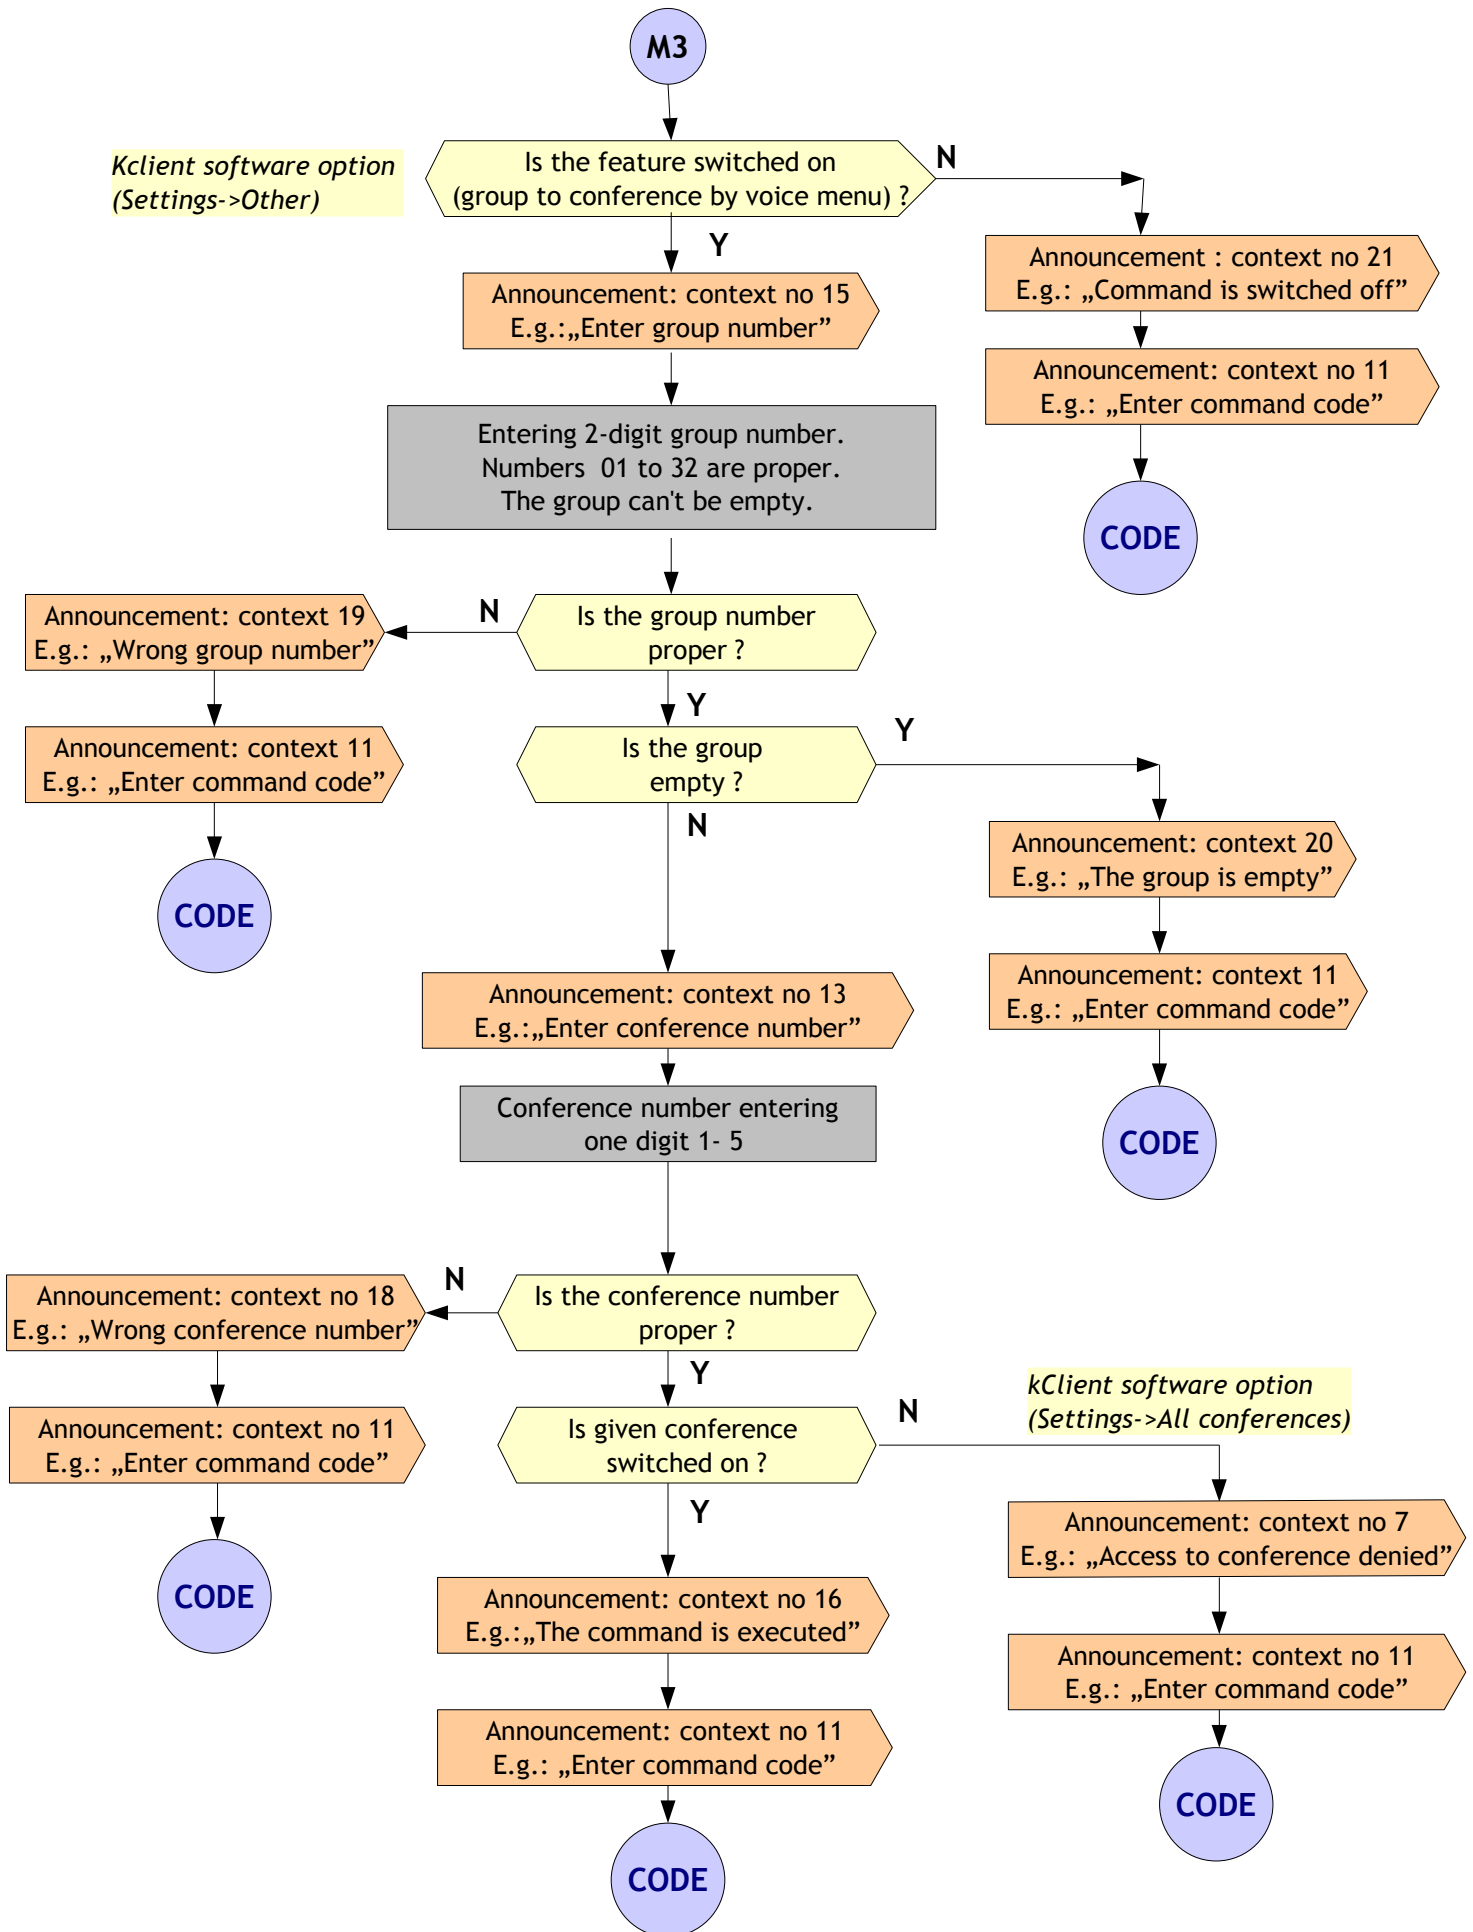

Entering predefined group into conference via menu system