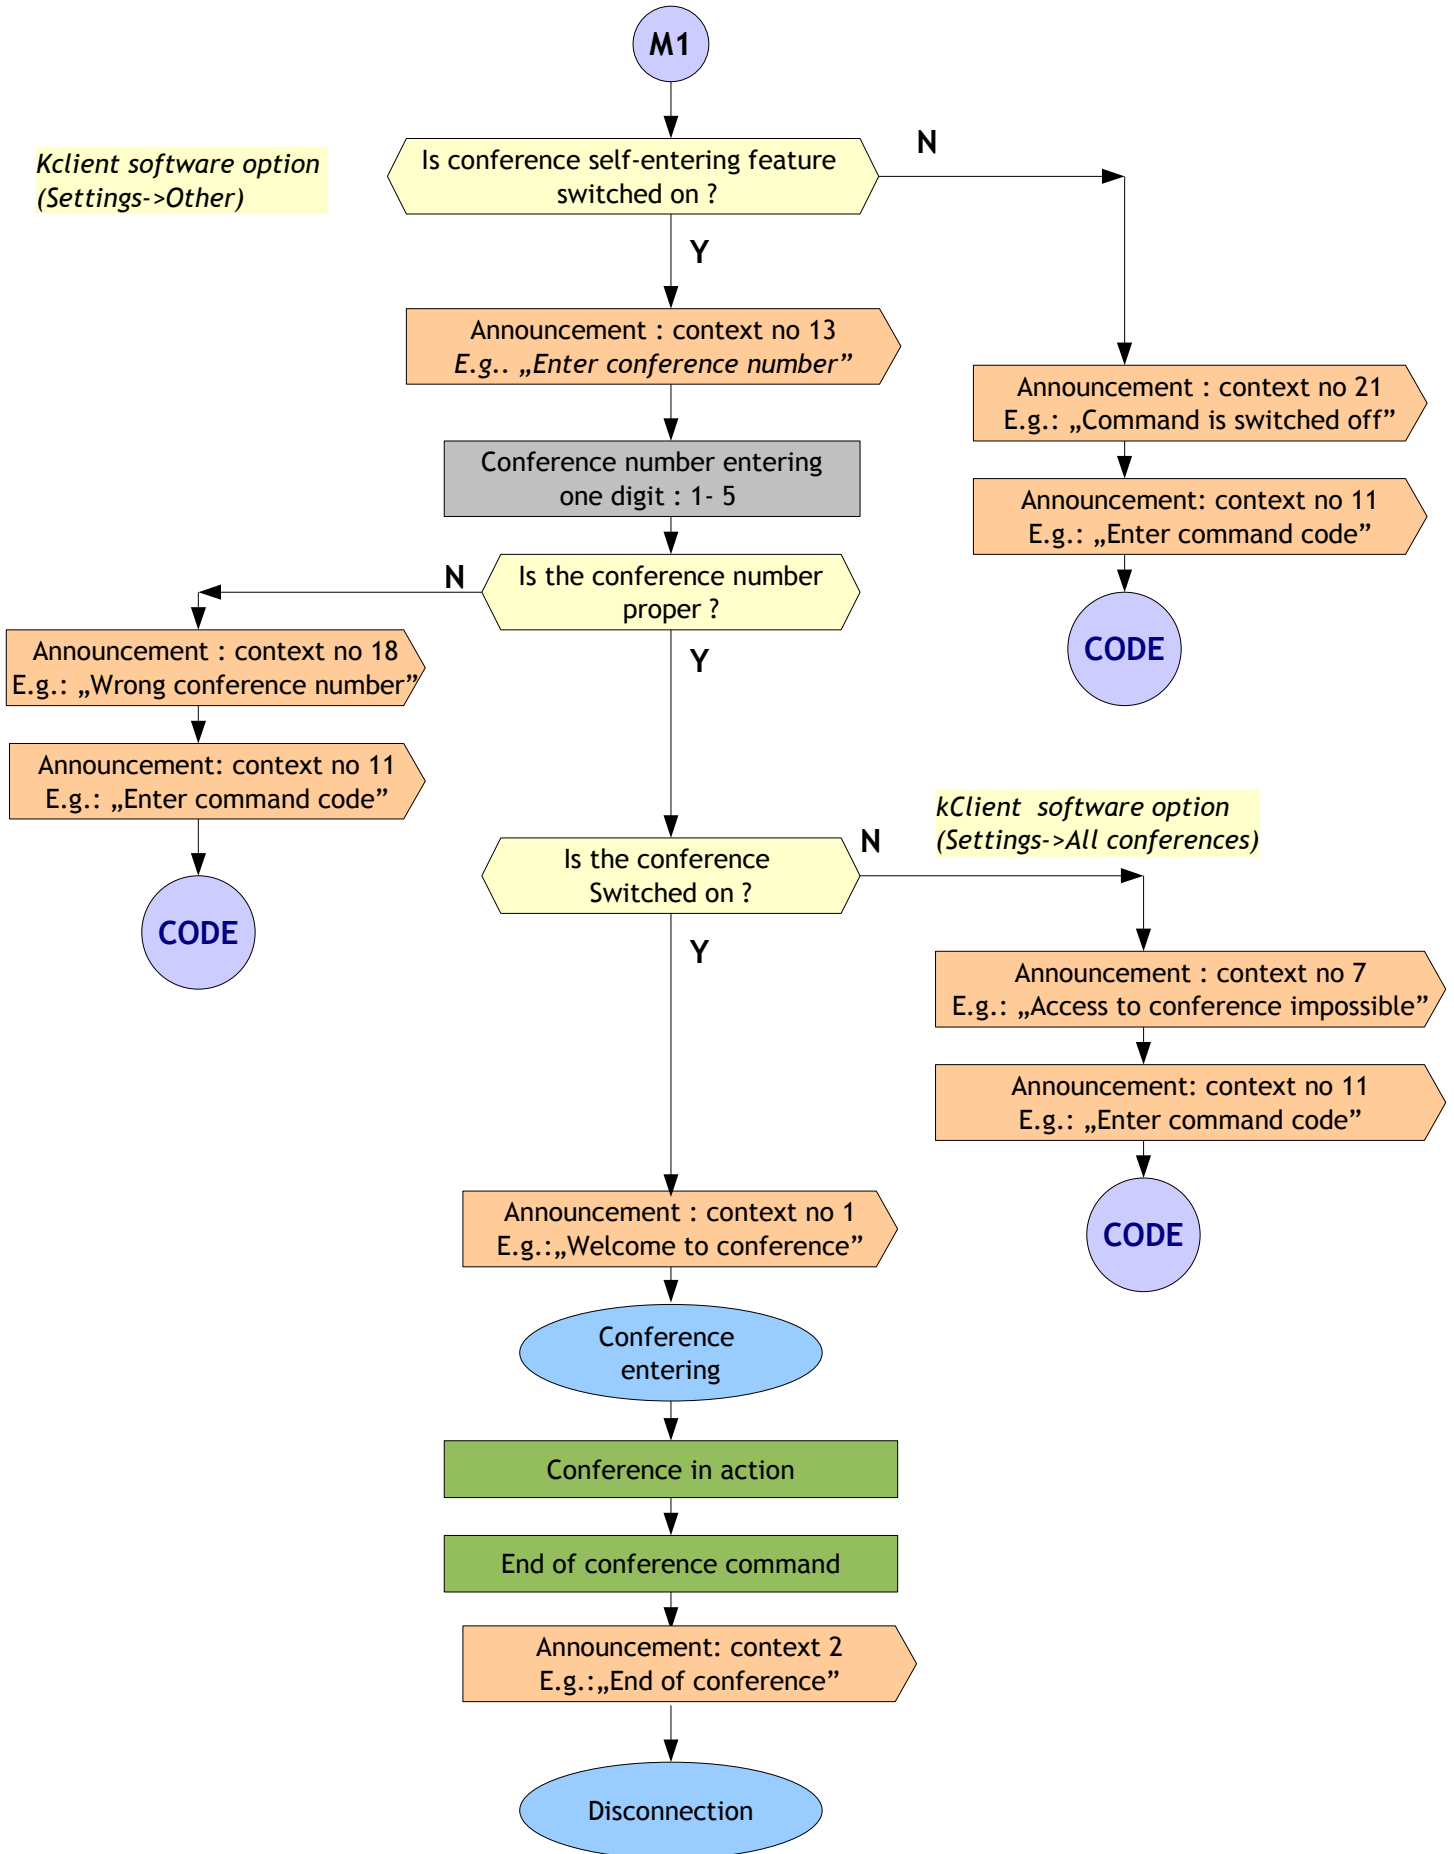

**KKO v4 ISDN - PHONE MENU SYSTEM**  
**Algorithm of voice menu in party self - entering procedure**

**List of signs:**

**Important settings of kClient and exchange :**  
 1. "Conf number is included in CDPN"  
 2. "Self-entering possible"  
 3. Options for voice menu configuration  
 4. Conference options (switch on/off, passwords)  
 5. Exchange settings e.g. ROCAP etc

## Party self-entering into conference

# Option 0 - voice menu

## Another party inserting into conference