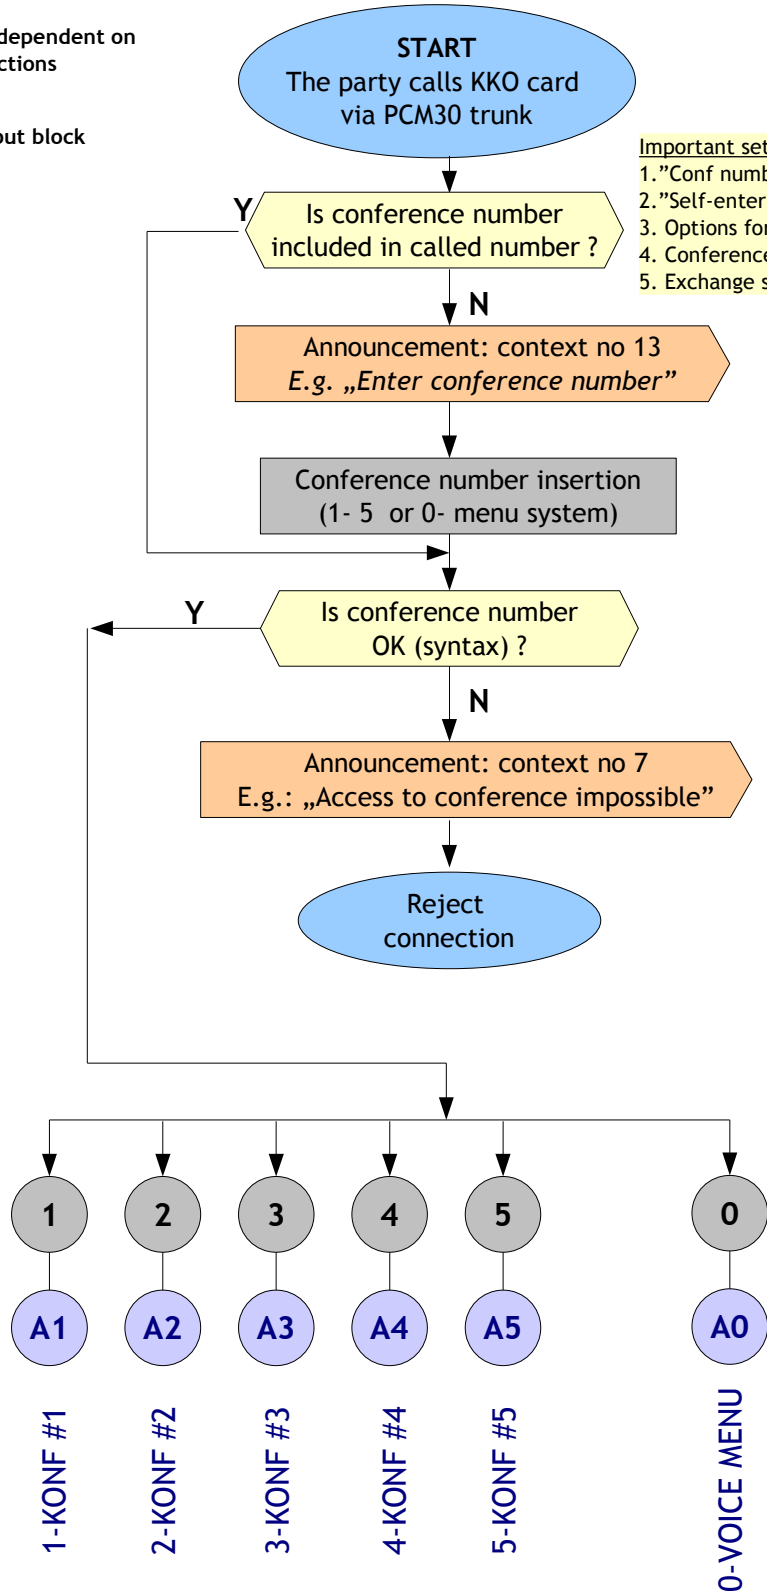

**KKO v4 ISDN - PHONE MENU SYSTEM**  
**Algorithm of voice menu in party self - entering procedure**

**List of signs:**

**Important settings of kClient and exchange :**  
 1. "Conf number is included in CDPN"  
 2. "Self-entering possible"  
 3. Options for voice menu configuration  
 4. Conference options (switch on/off, passwords)  
 5. Exchange settings e.g. ROCAP etc

## Party self-entering into conference

## Another party inserting into conference